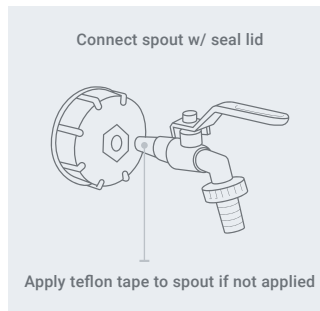

18.75L SPOUT

For more information, please visit:
FIREBALL-USA.SHOP

APPLICATION MANUAL

PRECAUTIONS:

- Ensure tight connection to container before using.
- Keep away from children.

PLASTIC SPOUT

Remove Spout from package and screw onto 18.75L container. Extra Rubber seal included.

METAL SPOUT

Apply teflon tape if not already on, and connect Metal Spout onto the seal lid.

Comes with an extra seal and teflon tape.

Screw spout directly onto 18.75L container.